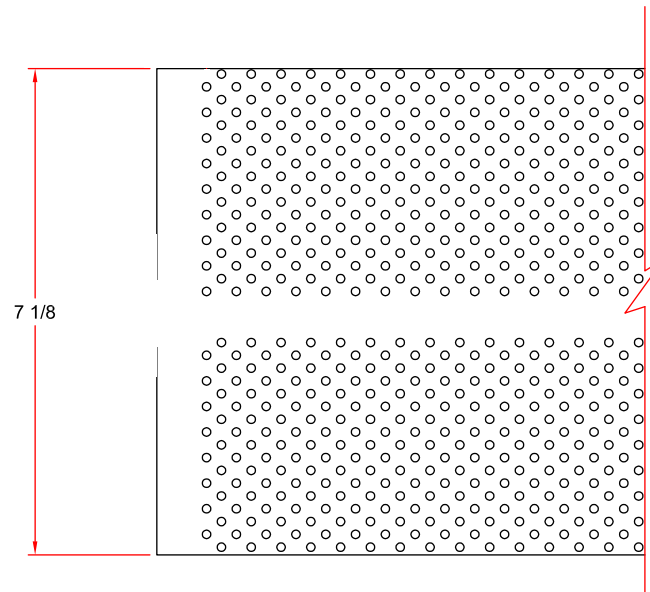

Elliptus Panel

PART NUMBER: BA001-XX

Material: Galvanized 22 gauge sheet steel

Hole Diameter is 1/8"

Toll Free 1-844-801-6429
8am-5pm CST M-F

Email: sales@baseboarders.com