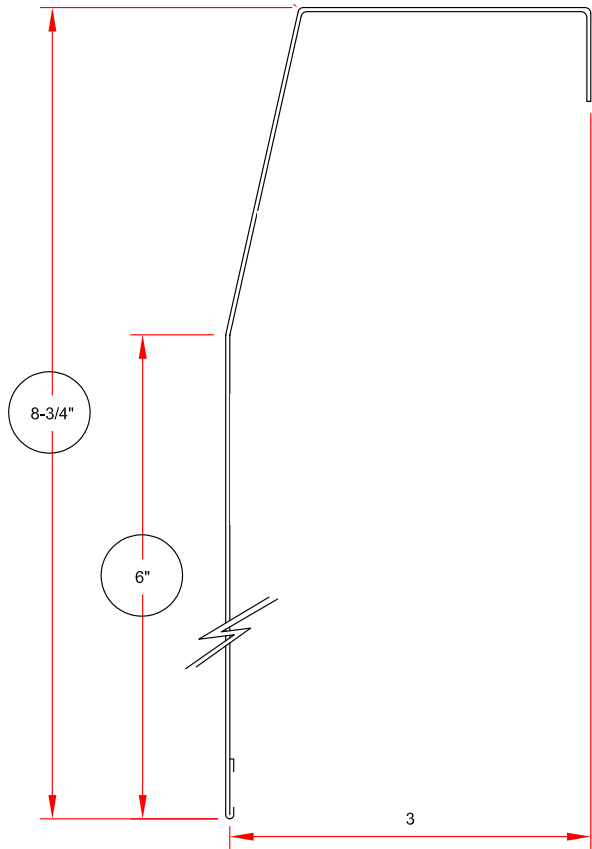

Premium Tall Panel

PART NUMBER: BBO03

Material: Galvanized perforate 22 gauge sheet steel with 0.125 diameter holes

PROFILE VIEW

Toll Free 1-844-801-6429
8am-5pm CST M-F

Email: sales@baseboarders.com