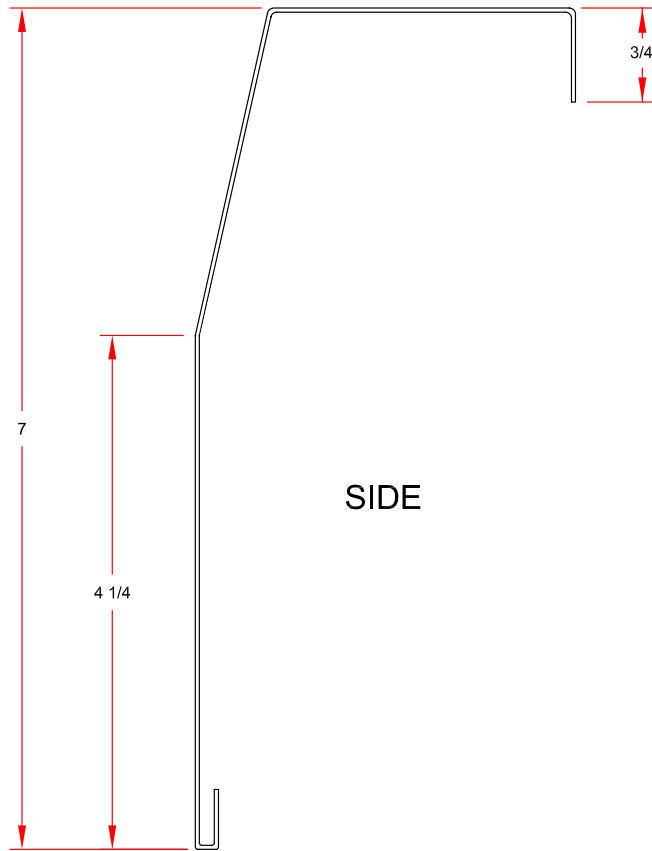

Premium Coupler

PART NUMBER: CP001

Material: Galvanized perforate 22 gauge sheet steel with 0.125 diameter holes

SIDE

FRONT

Toll Free 1-844-801-6429
8am-5pm CST M-F

Email: sales@baseboarders.com