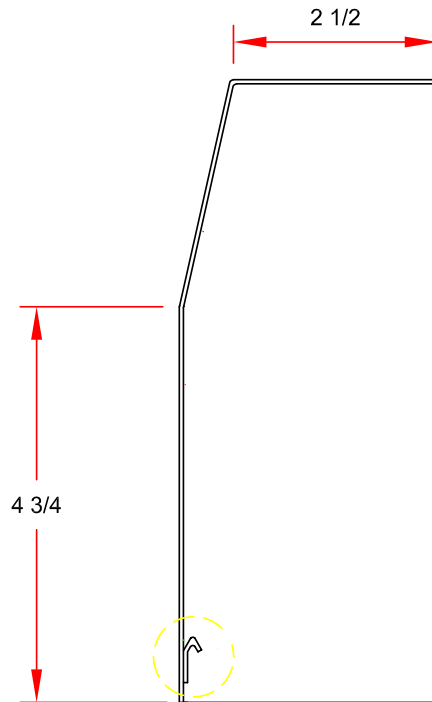

Premium Closed Endcap - Left

PART NUMBER: ECO01-LF

Material: 18 gauge sheet steel

FRONT

SIDE

BACK