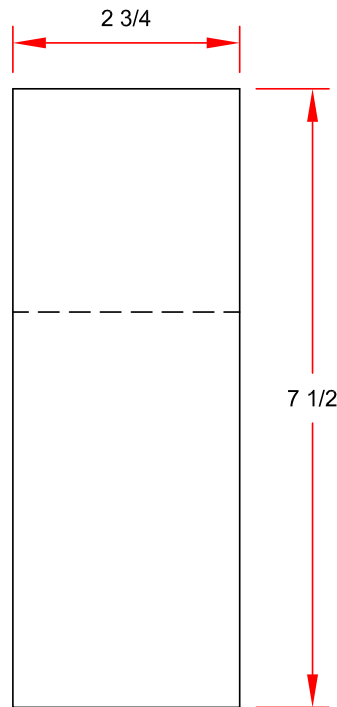

Premium Closed Endcap - Left

PART NUMBER: ECO01-LF

Material: 18 gauge sheet steel

FRONT

SIDE

BACK