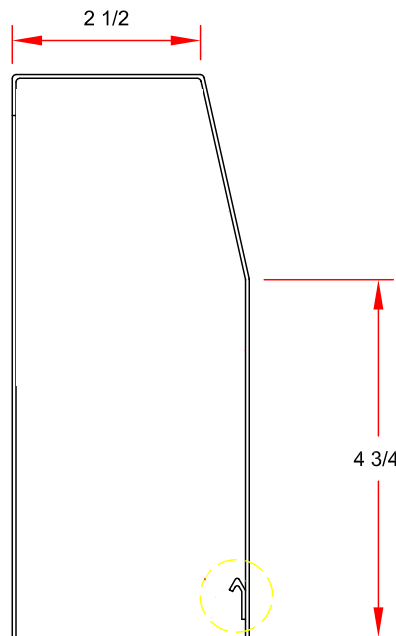

Premium Closed Endcap - Right

PART NUMBER: ECO01-RT

Material: 18 Gauge cold rolled sheet steel

BACK

SIDE

FRONT

Toll Free 1-844-801-6429  
8am-5pm CST M-F

Email: [sales@baseboarders.com](mailto:sales@baseboarders.com)