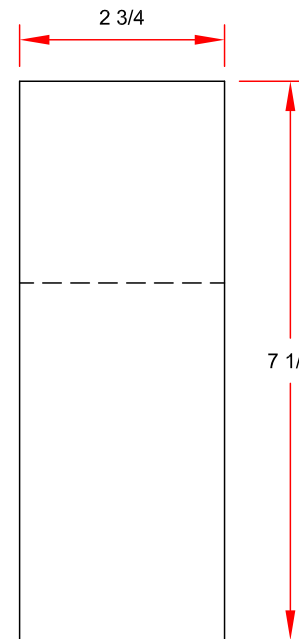

Premium Closed Endcap - Right

PART NUMBER: ECO01-RT

Material: 18 Gauge cold rolled sheet steel

BACK

SIDE

FRONT

Toll Free 1-844-801-6429  
8am-5pm CST M-F

Email: [sales@baseboarders.com](mailto:sales@baseboarders.com)