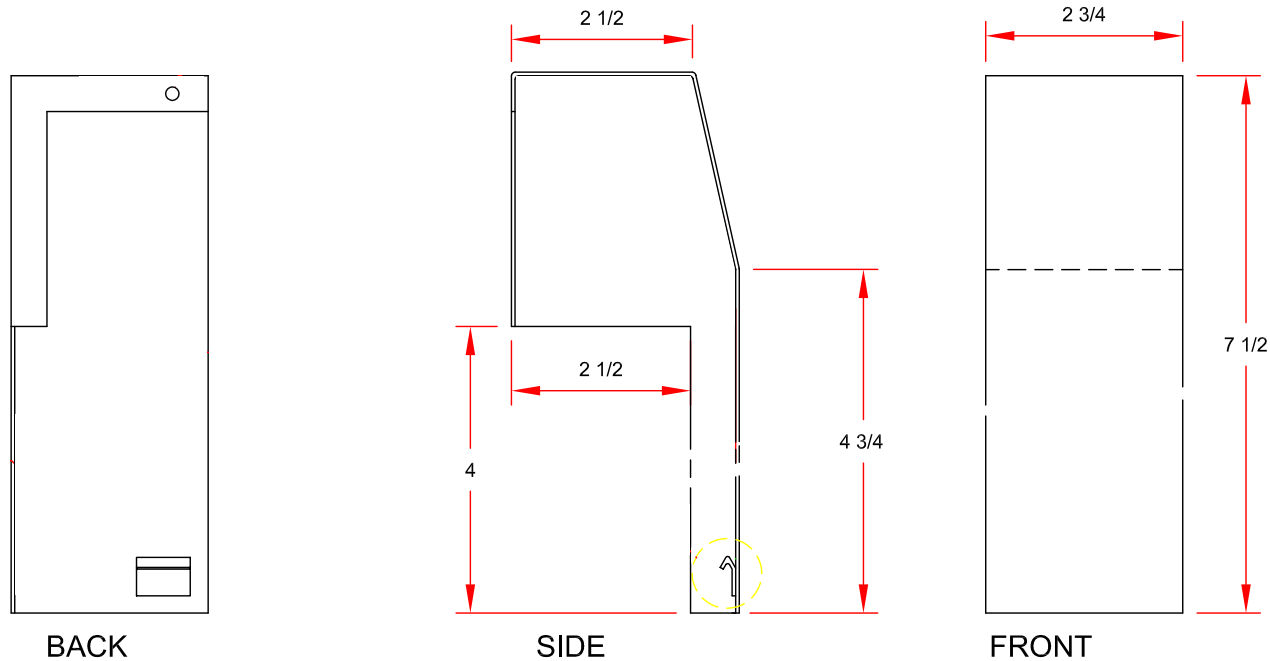

Premium Open Endcap - Right

PART NUMBER: ECO02-RT

Material: 18 Gauge cold rolled sheet steel

Toll Free 1-844-801-6429
8am-5pm CST M-F

Email: sales@baseboarders.com