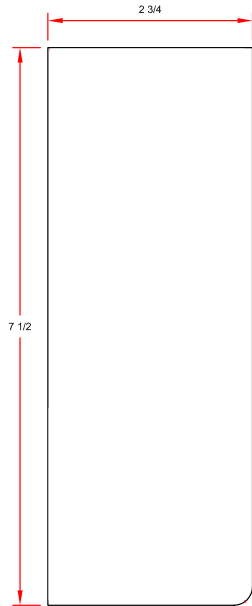

Basic Closed Endcap - Left

PART NUMBER: EC004-LF

Material: Galvanized 22 gauge sheet steel

Front

Back

Top

Toll Free 1-844-801-6429
8am-5pm CST M-F

Email: sales@baseboarders.com