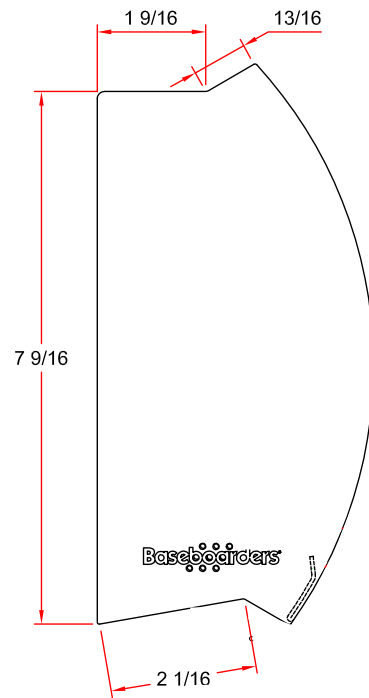

Elliptus Closed Endcap - Left

PART NUMBER: ECO05-LF

Material: 18 gauge sheet steel satin coat

Back View

Side View

Front View

Toll Free 1-844-801-6429
8am-5pm CST M-F

Email: sales@baseboarders.com