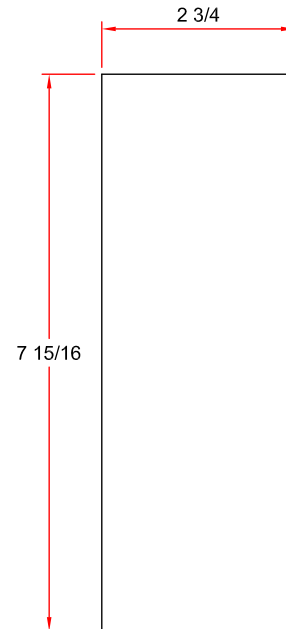

Elliptus Closed Endcap - Left

PART NUMBER: ECO05-LF

Material: 18 gauge sheet steel satin coat

Back View

Side View

Front View

Toll Free 1-844-801-6429
8am-5pm CST M-F

Email: sales@baseboarders.com