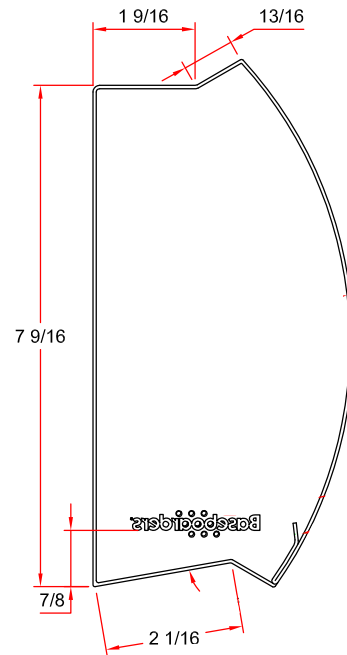

Elliptus Closed Endcap - Right

PART NUMBER: ECO05-RT

Material: 18 gauge sheet steel satin coat

Back View

Side View

Front View