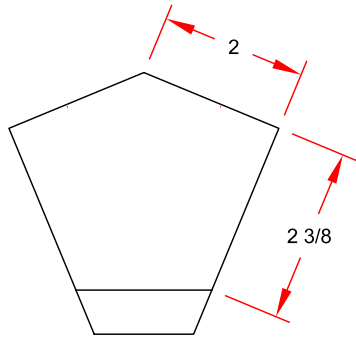

Premium 135 Degree Inside Corner

PART NUMBER: IB001

Material: 18 Gauge satin coat steel

TOP

FRONT

SIDE