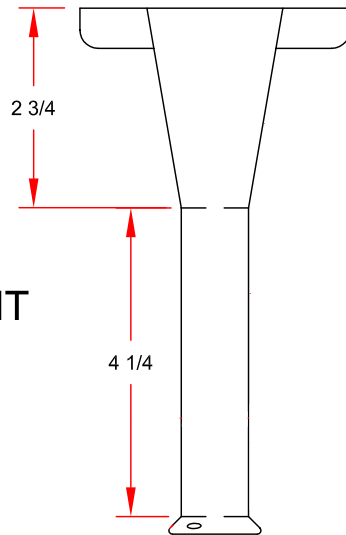

Premium 135 Degree Inside Corner

PART NUMBER: IB001

Material: 18 Gauge satin coat steel

TOP

FRONT

SIDE