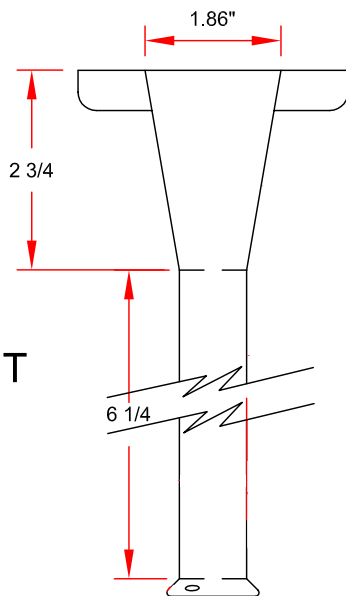

Premium Tall 135 Degree Inside Corner

PART NUMBER: IB003

Material: 18 gauge sheet steel

TOP

FRONT

SIDE