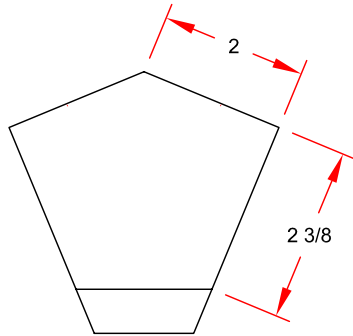

Premium Tall 135 Degree Inside Corner

PART NUMBER: IB003

Material: 18 gauge sheet steel

TOP

FRONT

SIDE