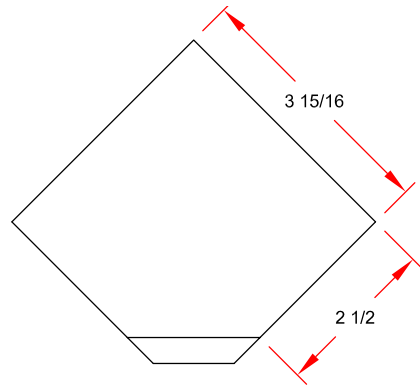

Premium 90 Degree Inside Corner

PART NUMBER: IC001

Material: Galvanized 22 gauge cold rolled steel

TOP

FRONT

SIDE

Toll Free 1-844-801-6429
8am-5pm CST M-F

Email: sales@baseboarders.com