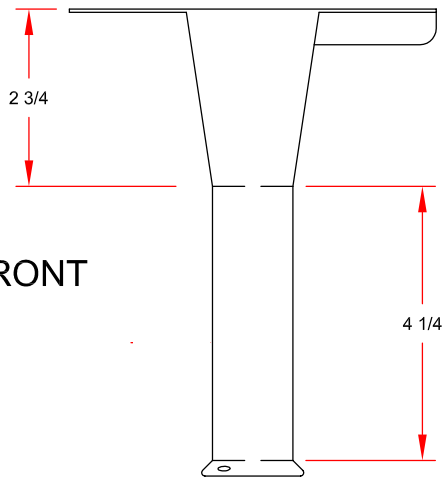

Premium 90 Degree Inside Corner

PART NUMBER: IC001

Material: Galvanized 22 gauge cold rolled steel

TOP

FRONT

SIDE

Toll Free 1-844-801-6429
8am-5pm CST M-F

Email: sales@baseboarders.com