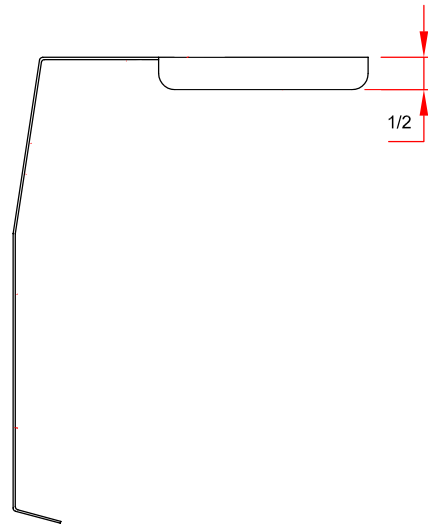

Premium 90 Degree Inside Corner

PART NUMBER: IC001

Material: Galvanized 22 gauge cold rolled steel

TOP

FRONT

SIDE

Toll Free 1-844-801-6429
8am-5pm CST M-F

Email: sales@baseboarders.com