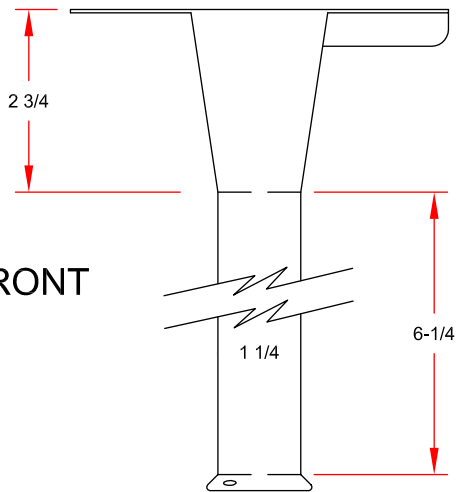

Premium Tall 90 Degree Inside Corner

PART NUMBER: IC003

Material: Galvanized 22 gauge cold rolled steel

TOP

FRONT

SIDE

Toll Free 1-844-801-6429
8am-5pm CST M-F

Email: sales@baseboarders.com