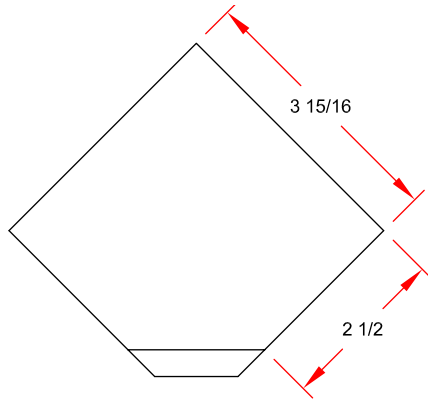

Premium Tall 90 Degree Inside Corner

PART NUMBER: IC003

Material: Galvanized 22 gauge cold rolled steel

TOP

FRONT

SIDE

Toll Free 1-844-801-6429
8am-5pm CST M-F

Email: sales@baseboarders.com