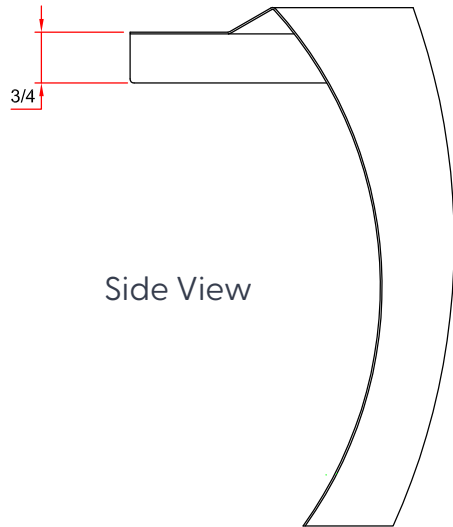

Elliptus 90 Degree Inside Corner

PART NUMBER: IC005

Material: Galvanized 22 gauge steel

Top View

Side View

Side View