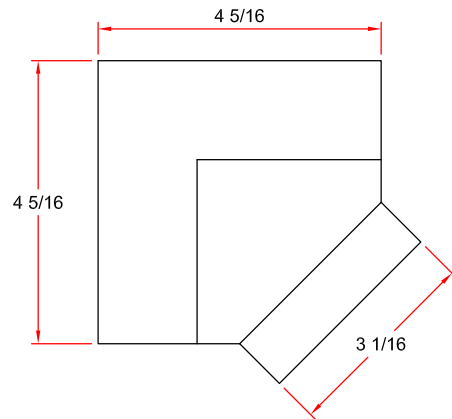

Elliptus 90 Degree Inside Corner

PART NUMBER: IC005

Material: Galvanized 22 gauge steel

Top View

Side View

Side View