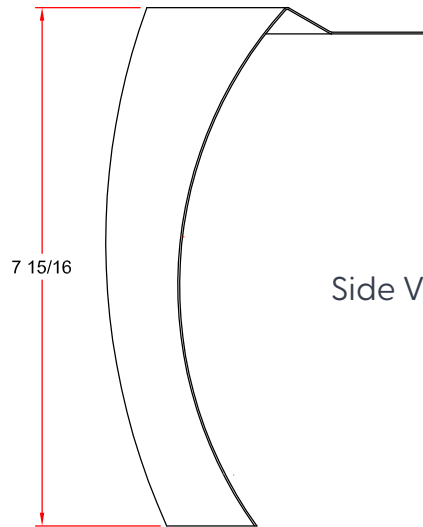

Elliptus 90 Degree Inside Corner

PART NUMBER: IC005

Material: Galvanized 22 gauge steel

Top View

Side View

Side View