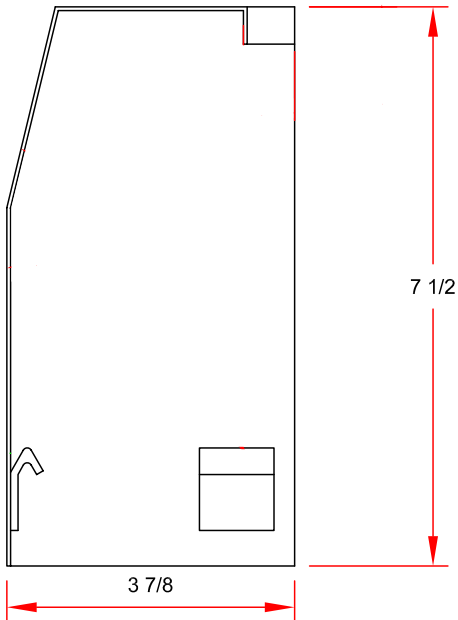

Premium 135 Degree Outside Corner

PART NUMBER: OB001

Material: 18 gauge sheet steel

TOP VIEW

SIDE VIEW

FRONT VIEW