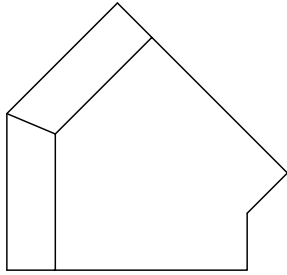

Premium 135 Degree Outside Corner

PART NUMBER: OB001

Material: 18 gauge sheet steel

TOP VIEW

SIDE VIEW

FRONT VIEW