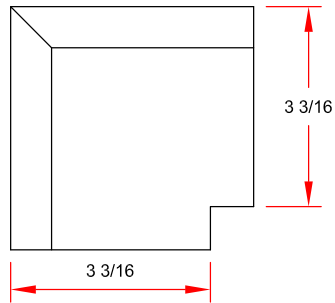

Premium 90 Degree Outside Corner

PART NUMBER: OC001

Material: 18 gauge cold rolled sheet steel

TOP VIEW

SIDE VIEW

FRONT VIEW