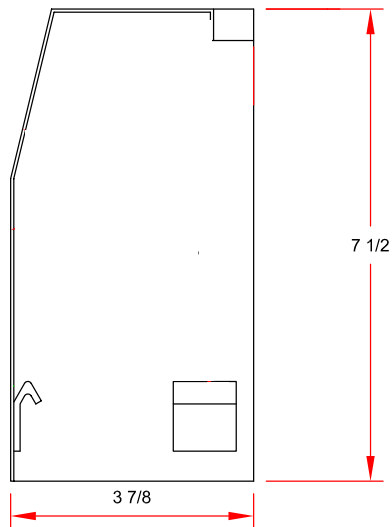

Premium 90 Degree Outside Corner

PART NUMBER: OC001

Material: 18 gauge cold rolled sheet steel

TOP VIEW

SIDE VIEW

FRONT VIEW