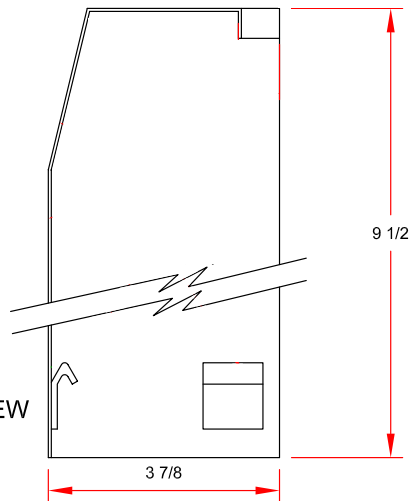

Premium Tall 90 Degree Outside Corner

PART NUMBER: OC003

Material: 18 gauge cold rolled sheet steel

TOP VIEW

SIDE VIEW

FRONT VIEW