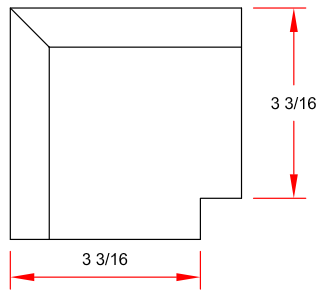

Premium Tall 90 Degree Outside Corner

PART NUMBER: OC003

Material: 18 gauge cold rolled sheet steel

TOP VIEW

SIDE VIEW

FRONT VIEW