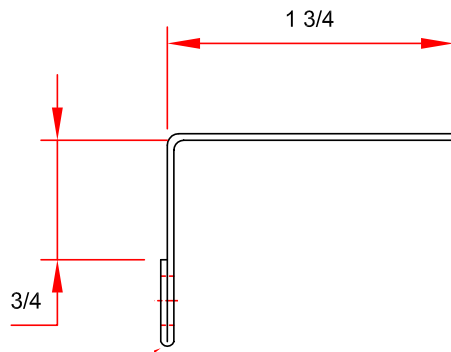

Standard Wall Bracket

PART NUMBER: WBO01

Material: 18 gauge steel

SIDE

FRONT

Toll Free 1-844-801-6429
8am-5pm CST M-F

Email: sales@baseboarders.com