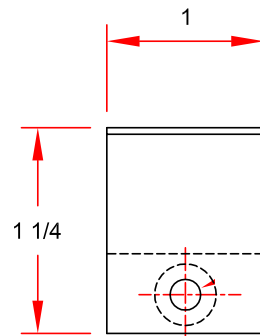

Standard Wall Bracket

PART NUMBER: WBO01

Material: 18 gauge steel

SIDE

FRONT

Toll Free 1-844-801-6429
8am-5pm CST M-F

Email: sales@baseboarders.com