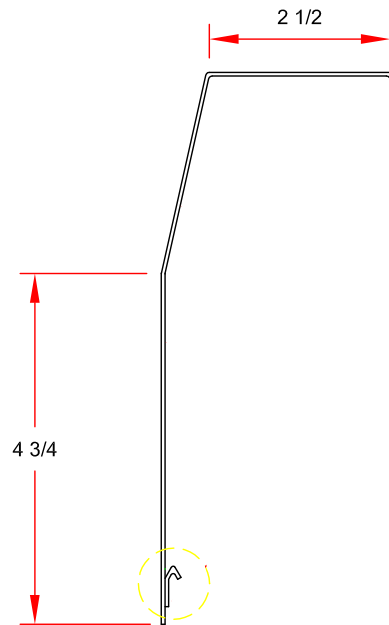

Premium Zero Clearence Endcap

PART NUMBER: ZC001

Material: 18 gauge cold rolled sheet steel

TOP VIEW

FRONT

SIDE

BACK

Toll Free 1-844-801-6429
8am-5pm CST M-F