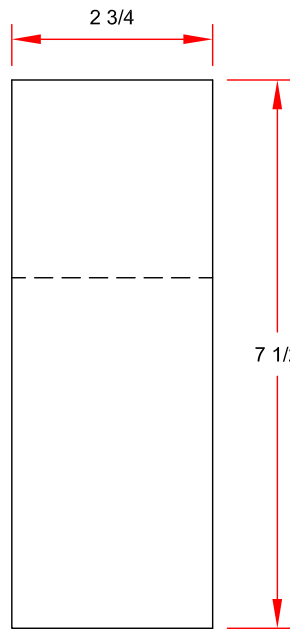

Premium Zero Clearence Endcap

PART NUMBER: ZC001

Material: 18 gauge cold rolled sheet steel

TOP VIEW

FRONT

SIDE

BACK

Toll Free 1-844-801-6429
8am-5pm CST M-F