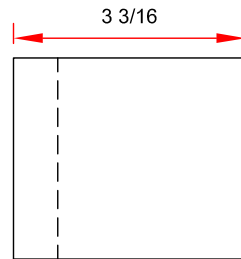

Premium Zero Clearence Endcap

PART NUMBER: ZC001

Material: 18 gauge cold rolled sheet steel

TOP VIEW

FRONT

SIDE

BACK

Toll Free 1-844-801-6429
8am-5pm CST M-F