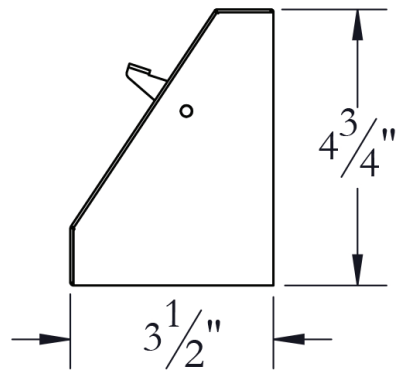

Baseboard Vent - Imperial

PART NUMBER: B-IMB515

Material: 18 gauge steel

Baseboarders™

Toll Free 1-844-801-6429
8am-5pm CST M-F

Email: sales@baseboarders.com