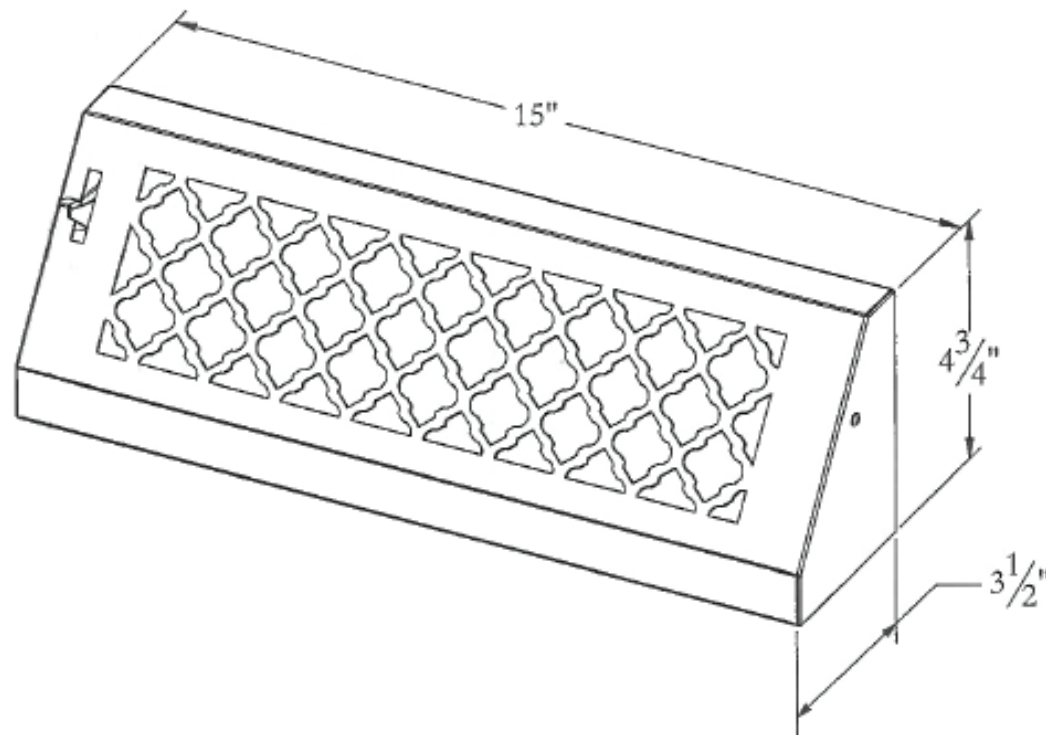

Baseboard Vent - Imperial

PART NUMBER: B-IMB515

Material: 18 gauge steel

Baseboarders™

Toll Free 1-844-801-6429
8am-5pm CST M-F

Email: sales@baseboarders.com