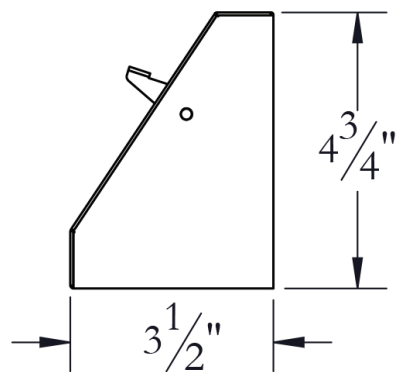

Baseboard Vent - Imperial

PART NUMBER: B-IMB518

Material: 18 gauge steel

Toll Free 1-844-801-6429
8am-5pm CST M-F

Email: sales@baseboarders.com