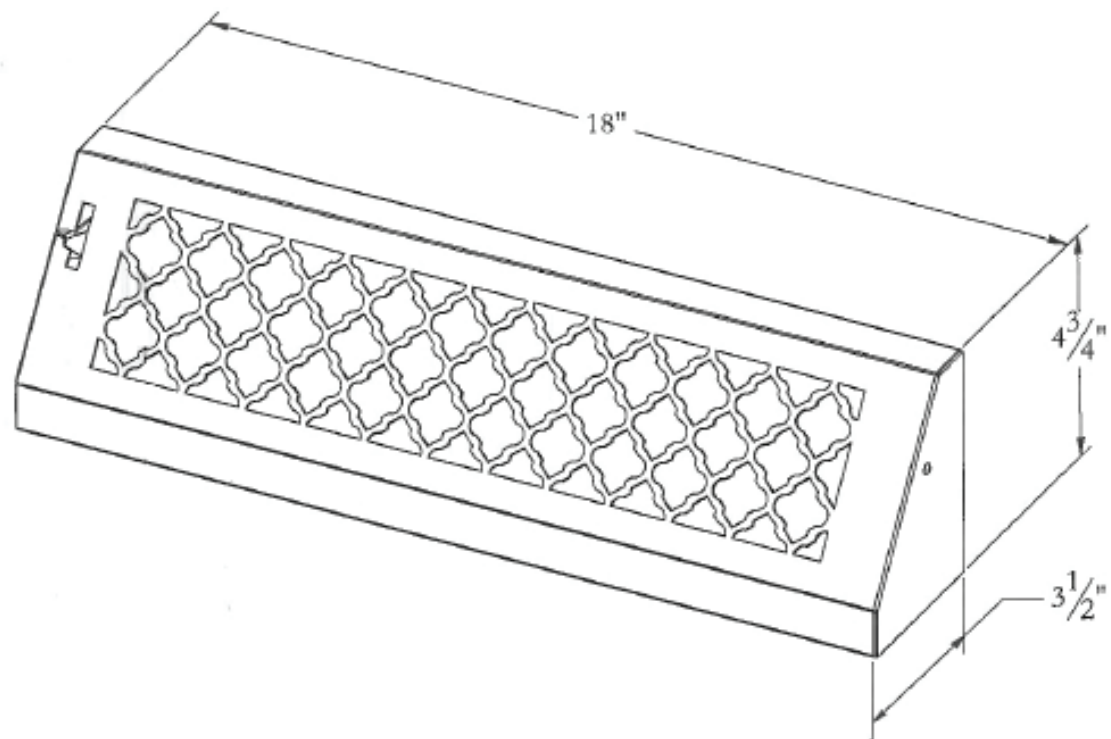

Baseboard Vent - Imperial

PART NUMBER: B-IMB518

Material: 18 gauge steel

Toll Free 1-844-801-6429
8am-5pm CST M-F

Email: sales@baseboarders.com