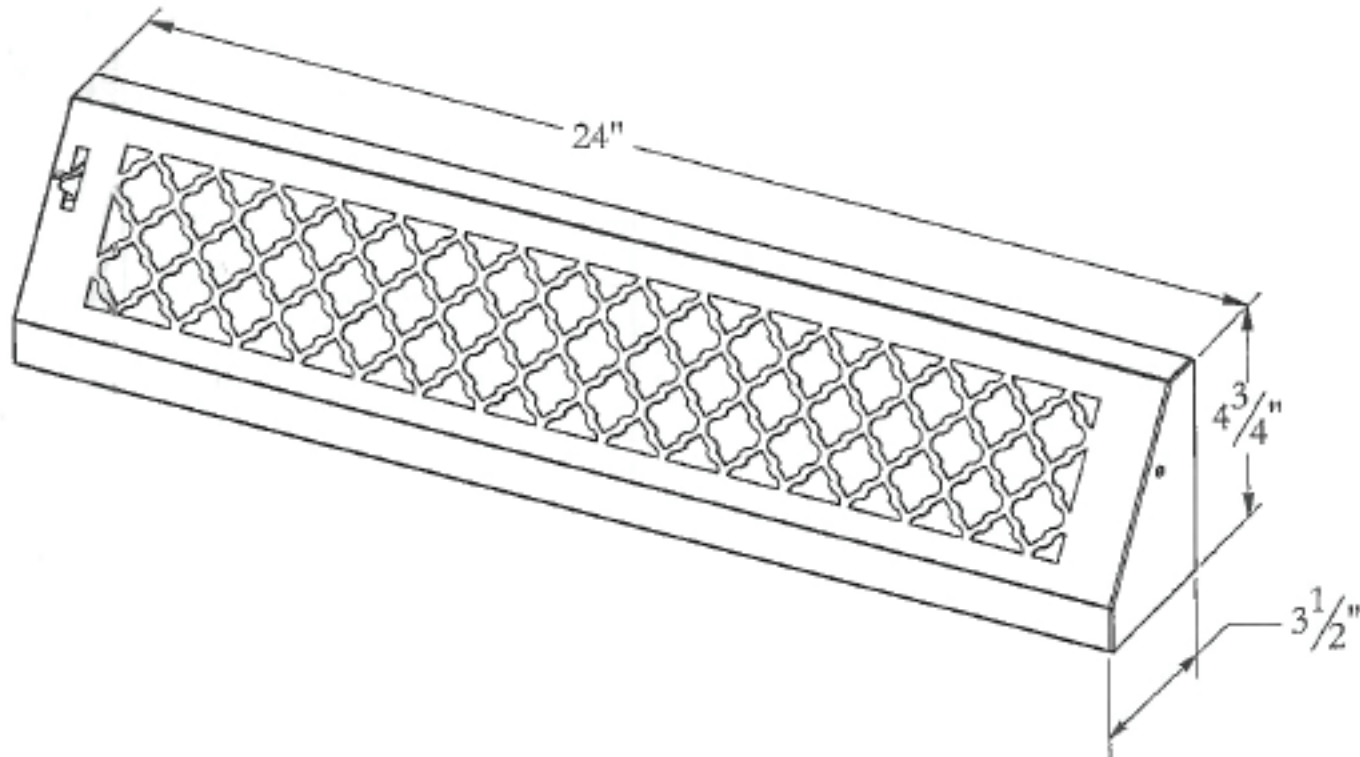

Baseboard Vent - Imperial

PART NUMBER: B-IMB524

Material: 18 gauge steel

Toll Free 1-844-801-6429
8am-5pm CST M-F

Email: sales@baseboarders.com