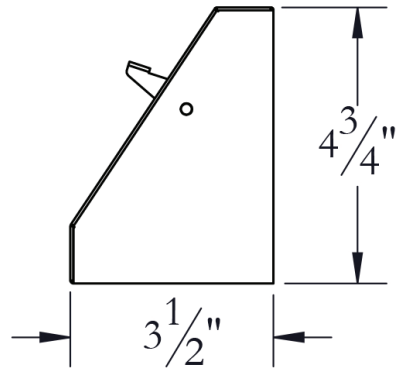

Baseboard Vent - Imperial

PART NUMBER: B-IMB524

Material: 18 gauge steel

Toll Free 1-844-801-6429
8am-5pm CST M-F

Email: sales@baseboarders.com