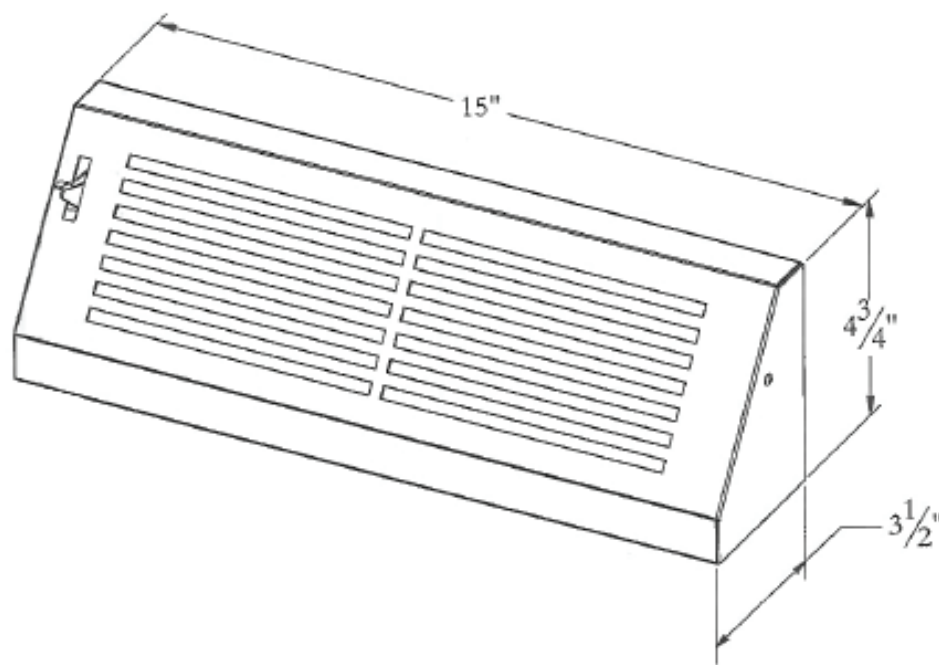

Baseboard Vent - Royal

PART NUMBER: B-RYB515

Material: 18 gauge steel

Baseboarders™

Toll Free 1-844-801-6429
8am-5pm CST M-F

Email: sales@baseboarders.com