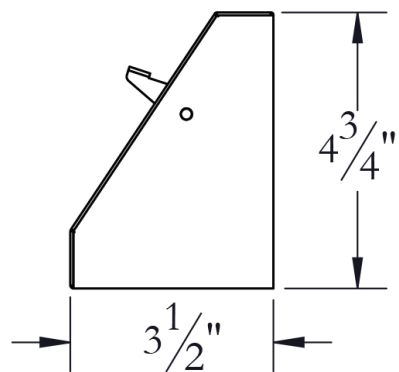

Baseboard Vent - Royal

PART NUMBER: B-RYB515

Material: 18 gauge steel

Baseboarders™

Toll Free 1-844-801-6429
8am-5pm CST M-F

Email: sales@baseboarders.com