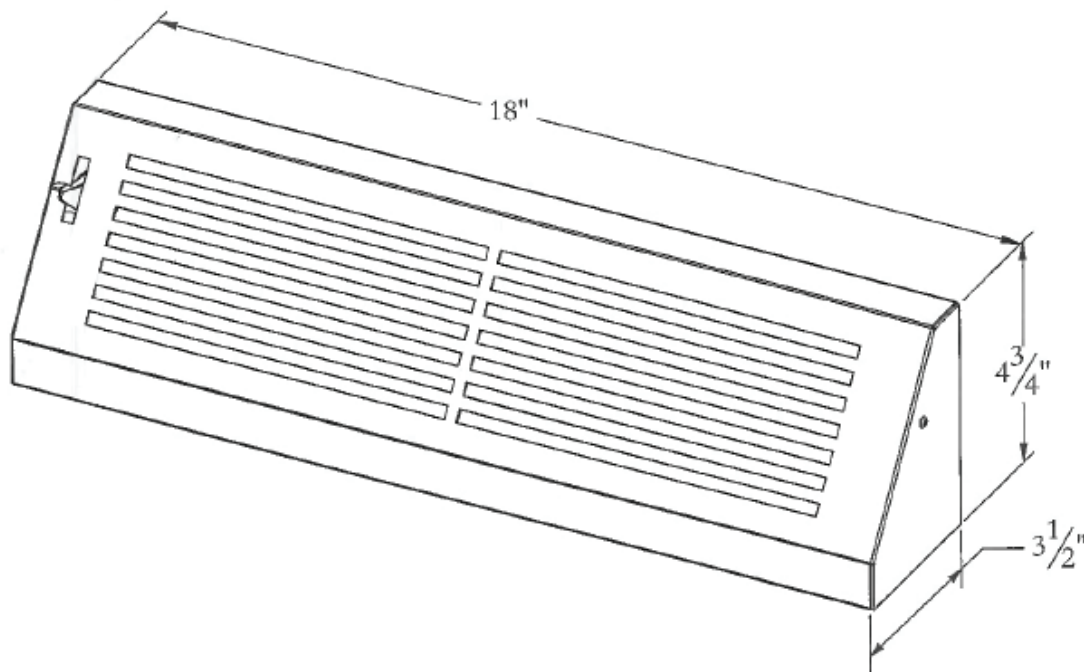

Baseboard Vent - Royal

PART NUMBER: B-RYB518

Material: 18 gauge steel

**Baseboarders™**

Toll Free 1-844-801-6429  
8am-5pm CST M-F

Email: [sales@baseboarders.com](mailto:sales@baseboarders.com)