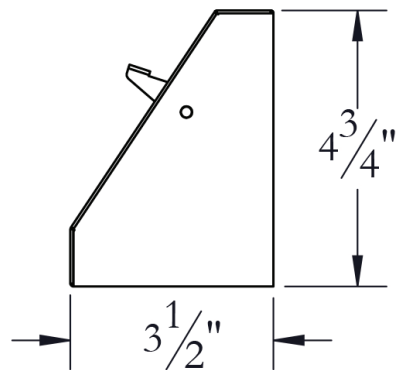

Baseboard Vent - Royal

PART NUMBER: B-RYB518

Material: 18 gauge steel

**Baseboarders™**

Toll Free 1-844-801-6429  
8am-5pm CST M-F

Email: [sales@baseboarders.com](mailto:sales@baseboarders.com)