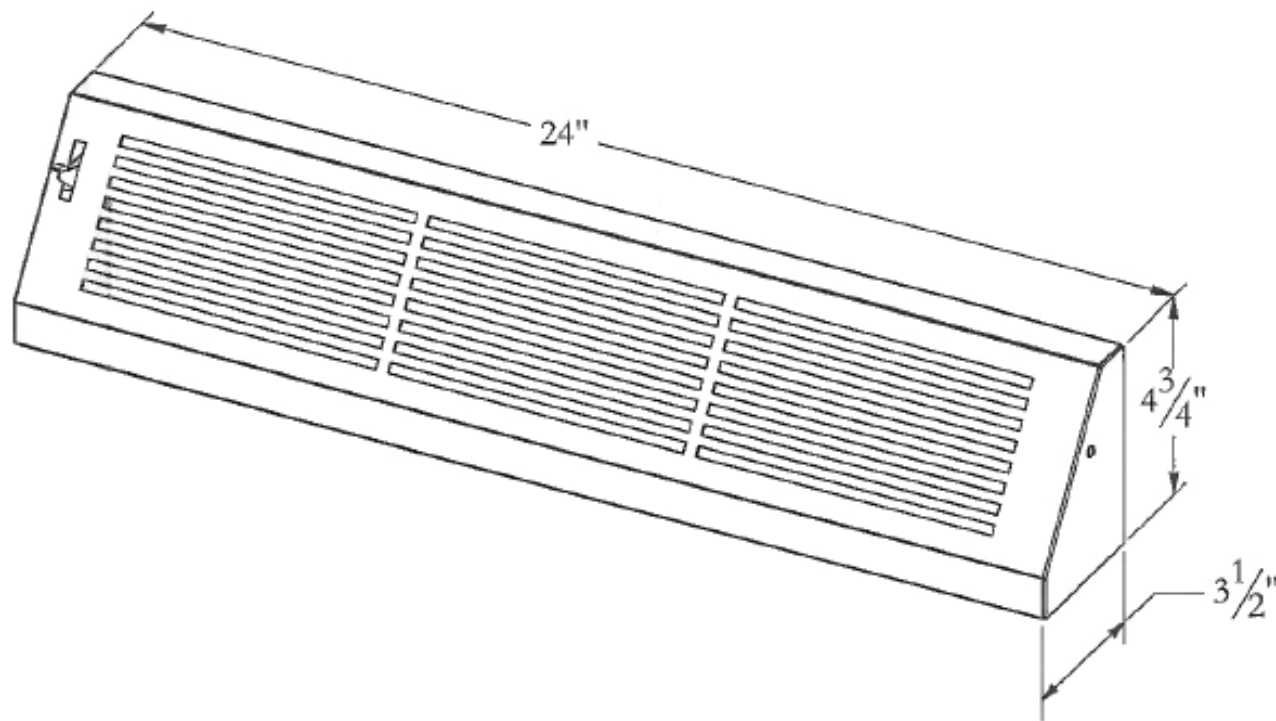

Baseboard Vent - Royal

PART NUMBER: B-RYB524

Material: 18 gauge steel

Toll Free 1-844-801-6429
8am-5pm CST M-F

Email: sales@baseboarders.com