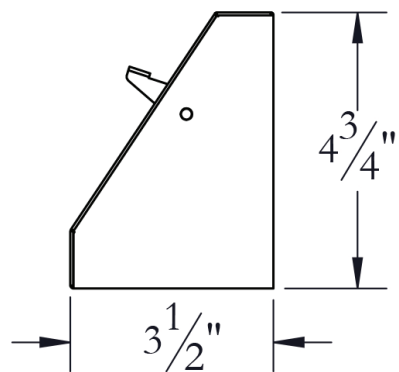

Baseboard Vent - Royal

PART NUMBER: B-RYB524

Material: 18 gauge steel

Toll Free 1-844-801-6429
8am-5pm CST M-F

Email: sales@baseboarders.com